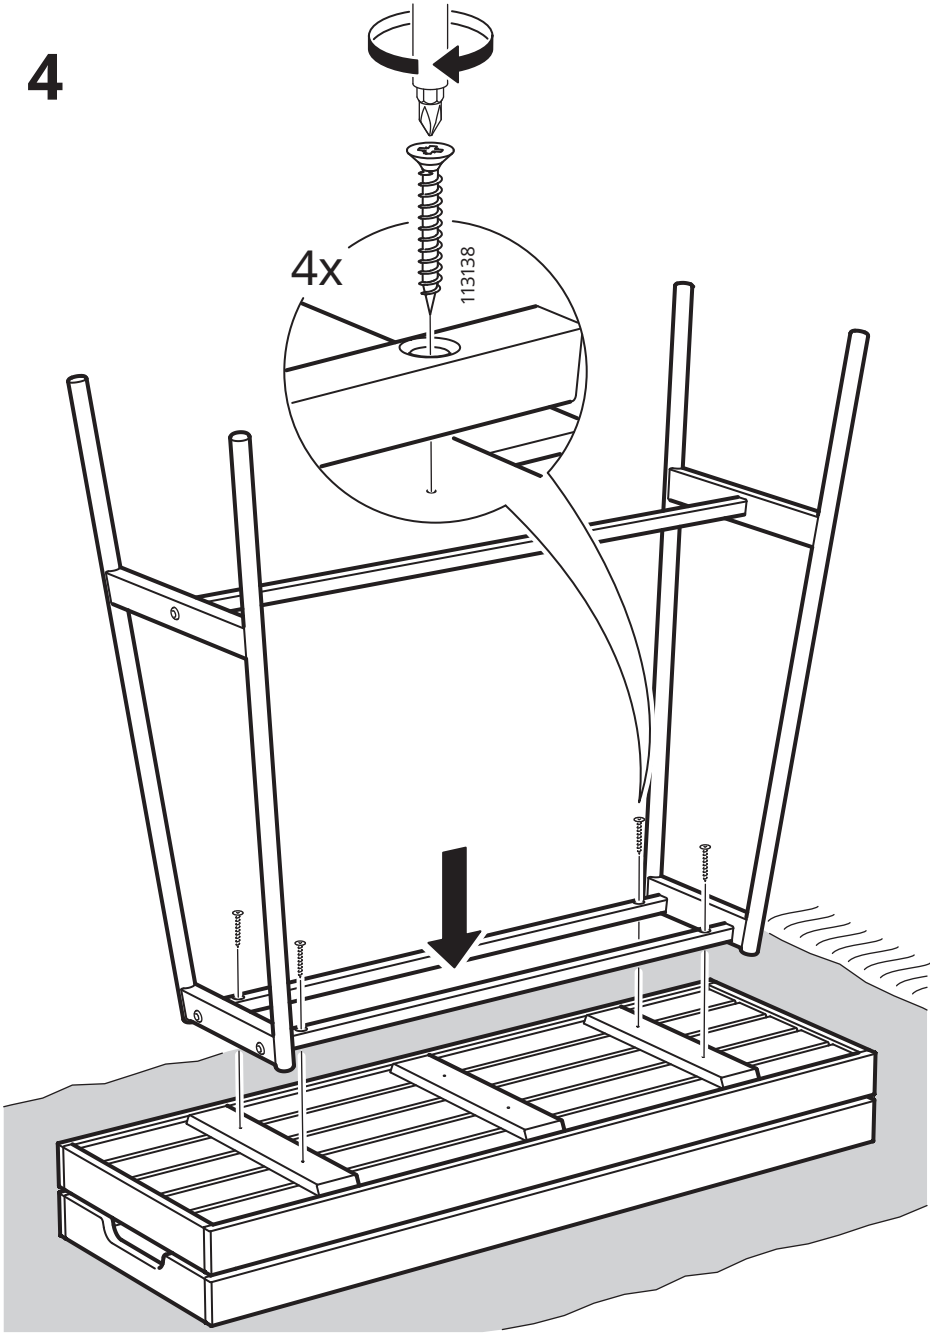

VANILJSTÅNG

Design and Quality
IKEA of Sweden

6x

4x

1x

1

2

3

4

5

6

7

8

Max 50 kg
(110 lb)

Max 50 kg
(110 lb)