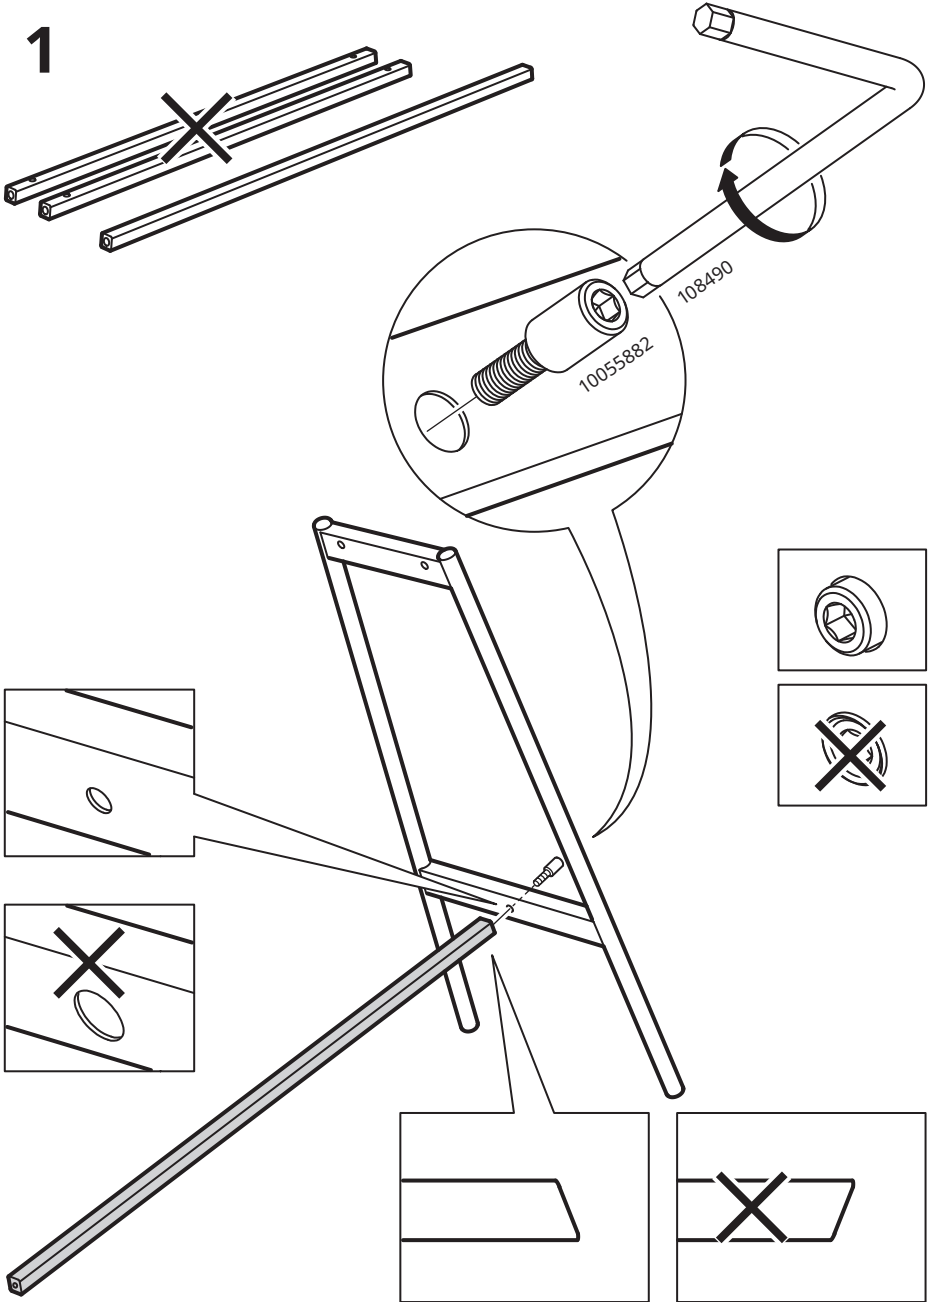

VANILJSTÅNG

Design and Quality
IKEA of Sweden

6x

4x

1x

1

2

3

4

5

6

7

8

Max 50 kg
(110 lb)

Max 50 kg
(110 lb)