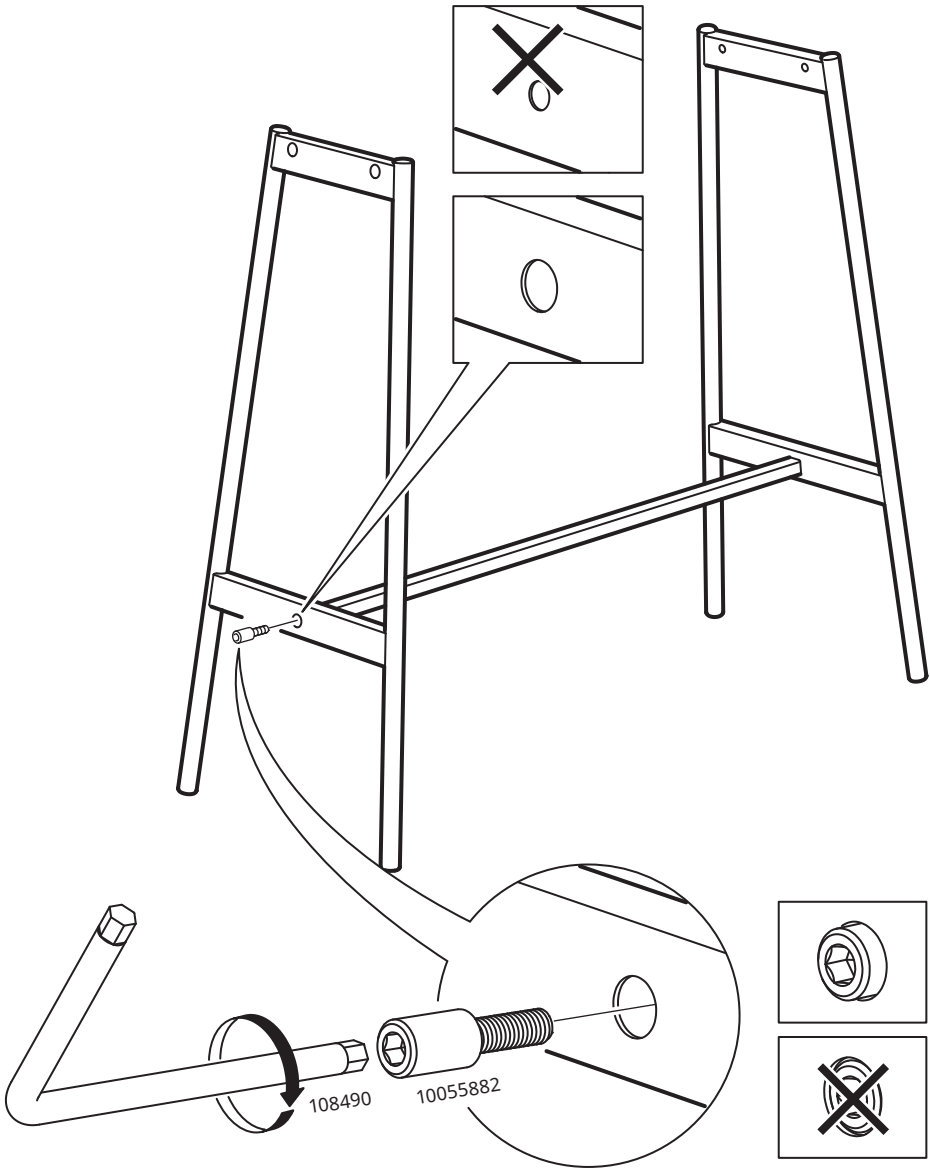

VANILJSTÅNG

Design and Quality
IKEA of Sweden

6x

4x

1x

1

2

3

4

5

6

7

8

Max 50 kg
(110 lb)

Max 50 kg
(110 lb)