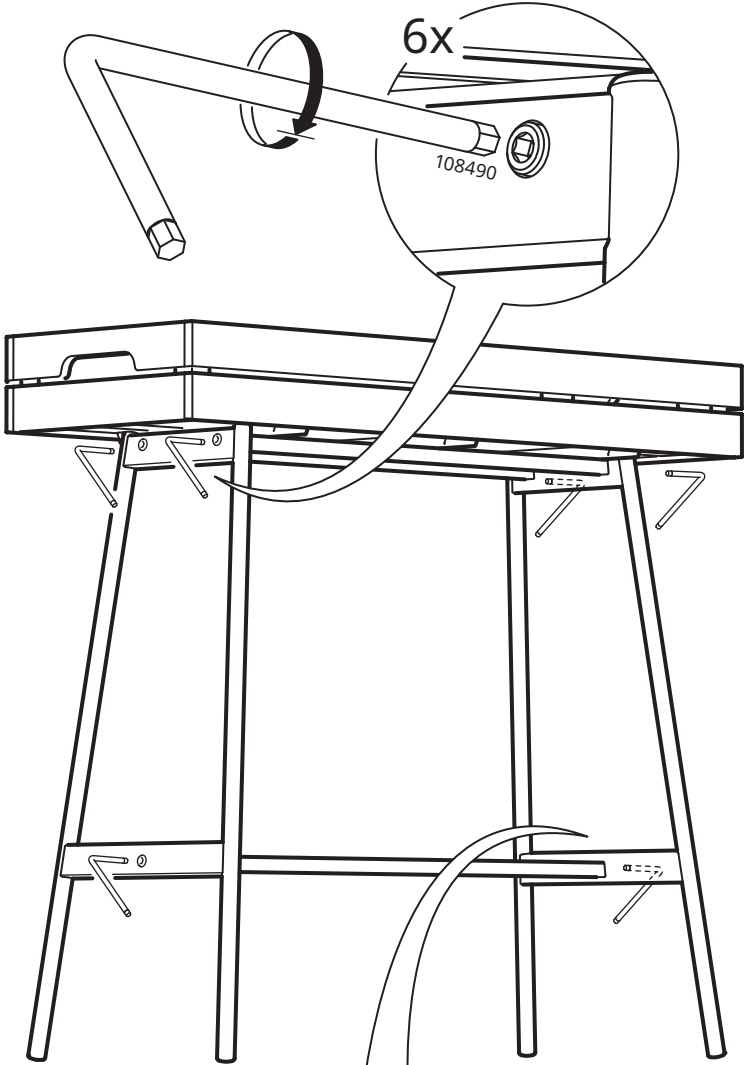

VANILJSTÅNG

Design and Quality
IKEA of Sweden

6x

4x

1x

1

2

3

4

5

6

7

8

Max 50 kg
(110 lb)

Max 50 kg
(110 lb)