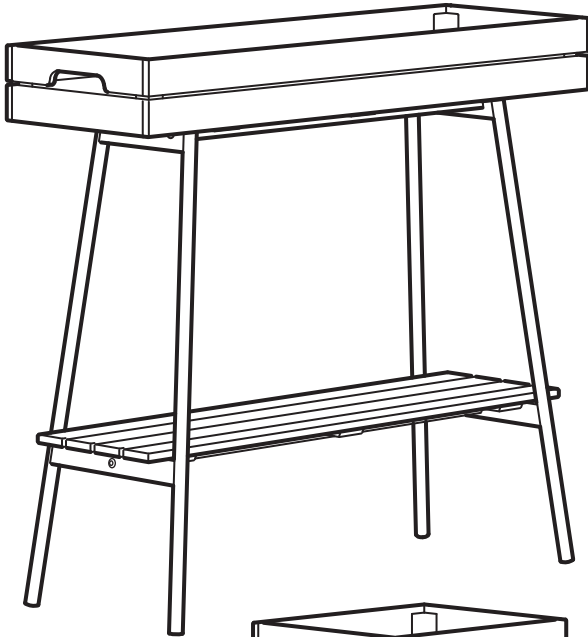

VANILJSTÅNG

Design and Quality
IKEA of Sweden

6x

4x

1x

1

2

3

4

5

6

7

8

Max 50 kg
(110 lb)

Max 50 kg
(110 lb)