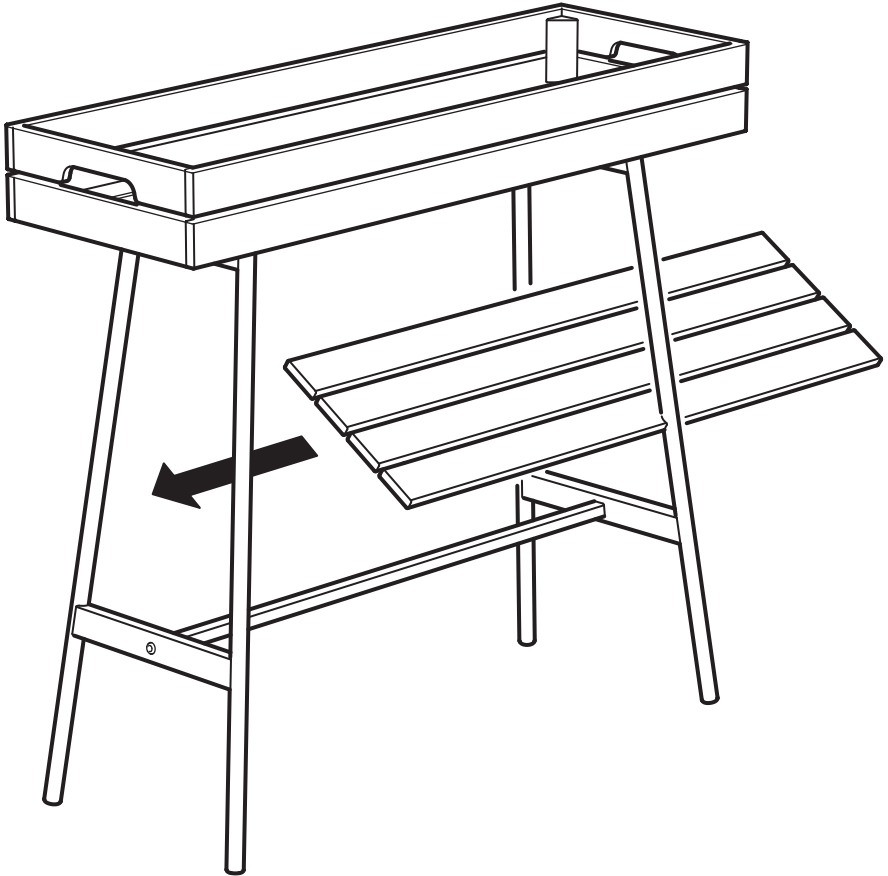

VANILJSTÅNG

Design and Quality
IKEA of Sweden

6x

4x

1x

1

2

3

4

5

6

7

8

Max 50 kg
(110 lb)

Max 50 kg
(110 lb)