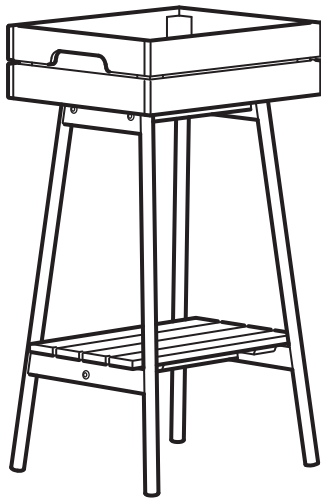

VANILJSTÅNG

Design and Quality
IKEA of Sweden

6x

4x

1x

1

2

3

4

5

6

7

8

Max 50 kg
(110 lb)

Max 50 kg
(110 lb)