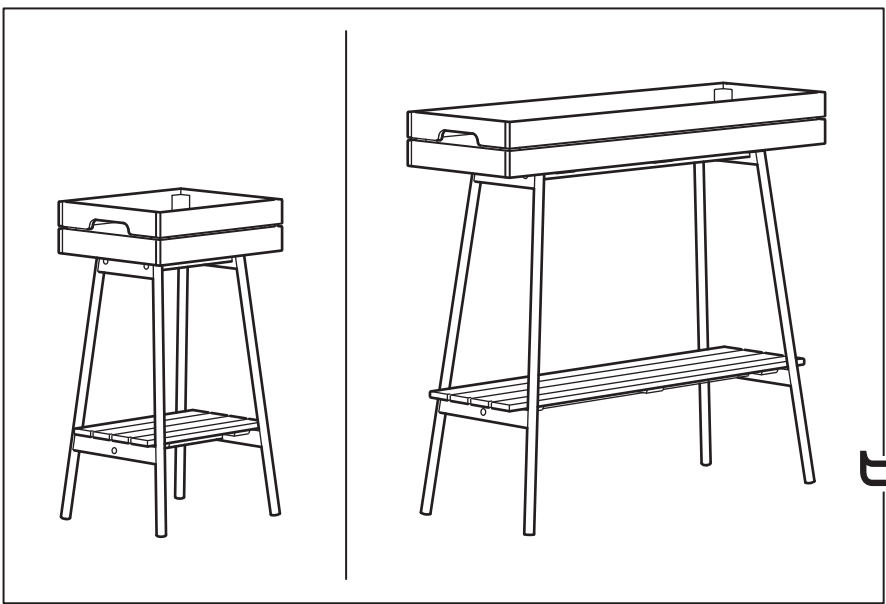

VANILJSTÅNG

Design and Quality
IKEA of Sweden

6x

4x

1x

1

2

3

4

5

6

7

8

Max 50 kg
(110 lb)

Max 50 kg
(110 lb)