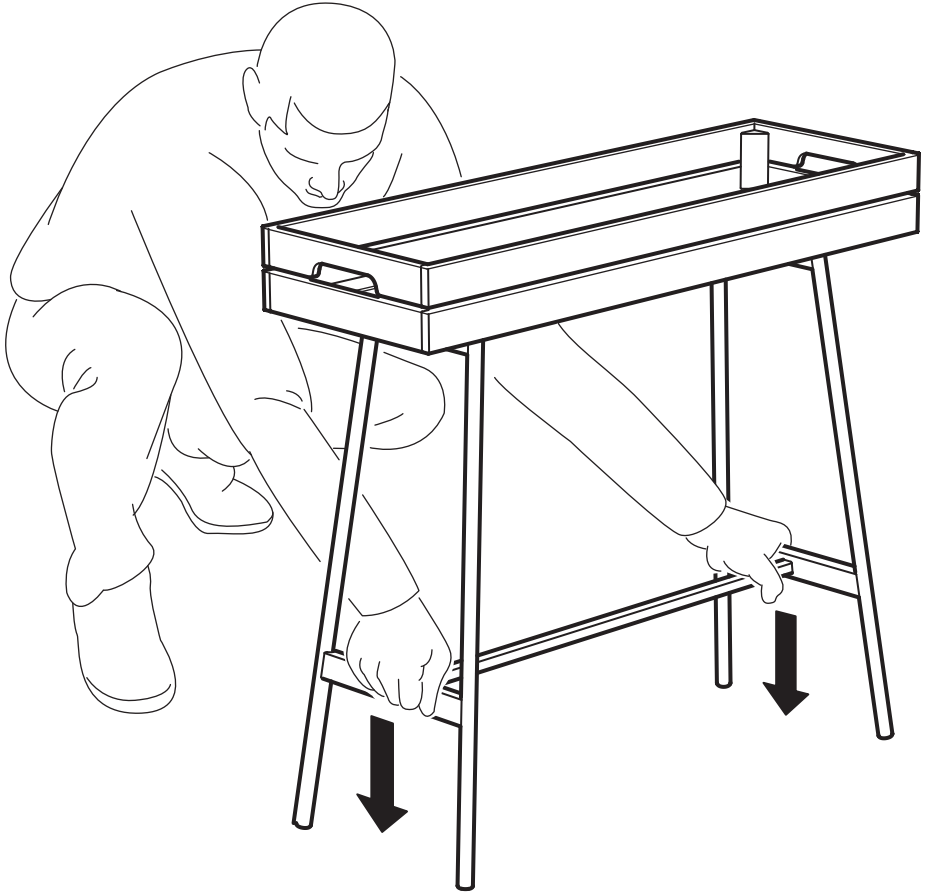

VANILJSTÅNG

Design and Quality
IKEA of Sweden

6x

4x

1x

1

2

3

4

5

6

7

8

Max 50 kg
(110 lb)

Max 50 kg
(110 lb)