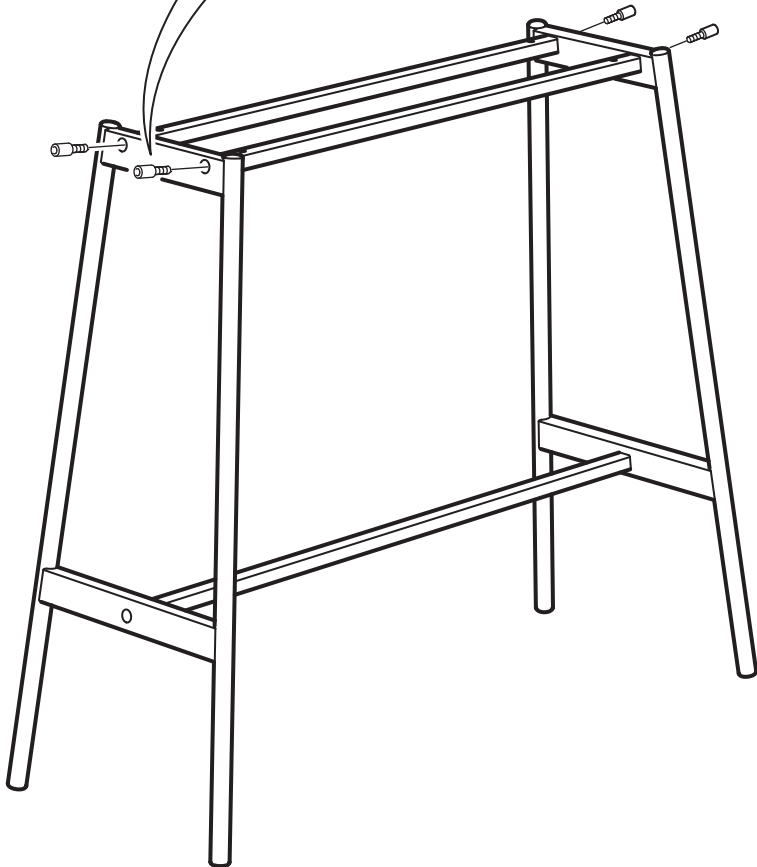

VANILJSTÅNG

Design and Quality
IKEA of Sweden

6x

4x

1x

1

2

3

4

5

6

7

8

Max 50 kg
(110 lb)

Max 50 kg
(110 lb)