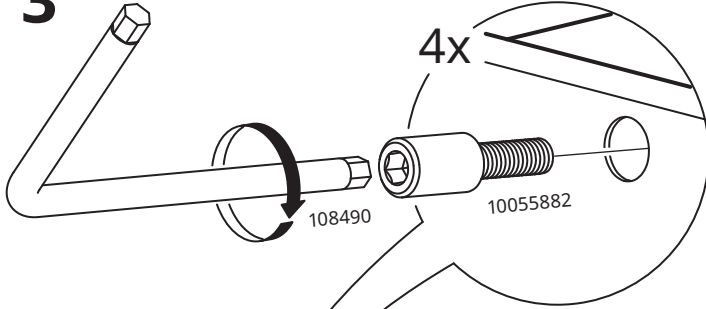

VANILJSTÅNG

Design and Quality
IKEA of Sweden

6x

4x

1x

1

2

3

4

5

6

7

8

Max 50 kg
(110 lb)

Max 50 kg
(110 lb)